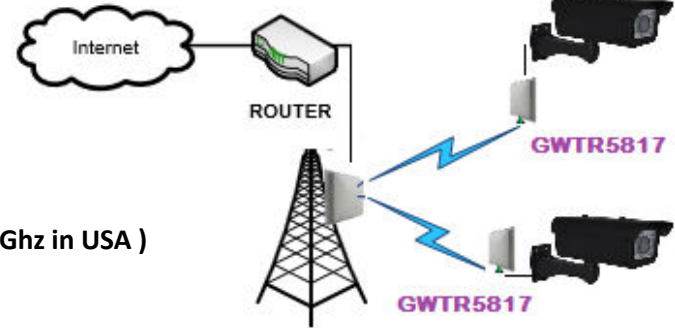

GWTR5815

5.8Ghz Outdoor Wireless Unit

- IEEE 802.11a/n Compliant
- 5/10/20/40Mhz Channel Widths
- Freq Range 5100-5900Mhz (Not approved for 5.4Ghz in USA)
- AP/CPE/AP Repeater/Bridge Modes
- Up to 300Mbps Data rate

Up to 5km