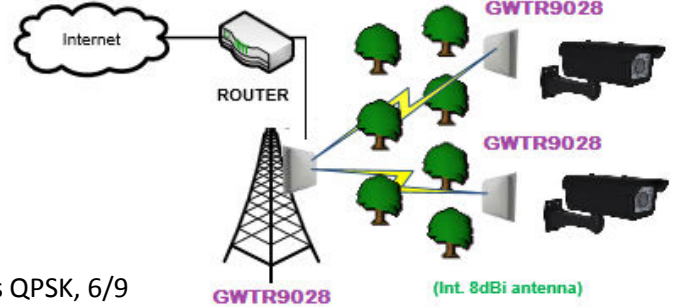

Outdoor IP Wireless

GWTR9028

900Mhz Outdoor Wireless Unit

- Supports 802.11 b/g modes
- DSSS Technology in 802.11b mode
- OFDM Technology in 802.11g mode

b-mode 5.5/11 Mbps CCK, 2 Mbps DQPSK, 1 Mbps DBPSK

g-mode 48/54 Mbps QAM-64, 24/36 Mbps QAM-16, 12/18 Mbps QPSK, 6/9 Mbps BPSK

Up to 2km

GWTR5815

5.8Ghz Outdoor Wireless Unit

- IEEE 802.11a/n Compliant
- 5/10/20/40Mhz Channel Widths
- Freq Range 5100-5900Mhz (Not approved for 5.4Ghz in USA)
- AP/CPE/AP Repeater/Bridge Modes
- Up to 300Mbps Data rate